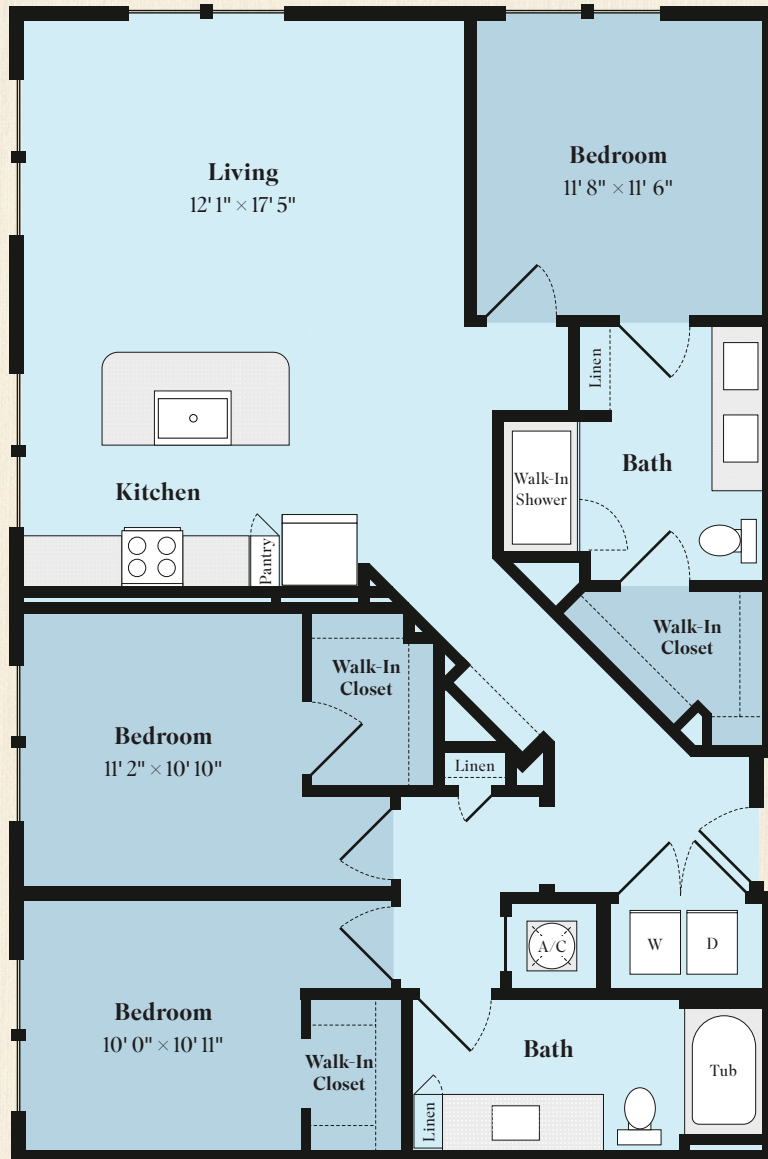

C4 Floor Plan

3 Bedroom / 2 Bath

1,360 SQ FT