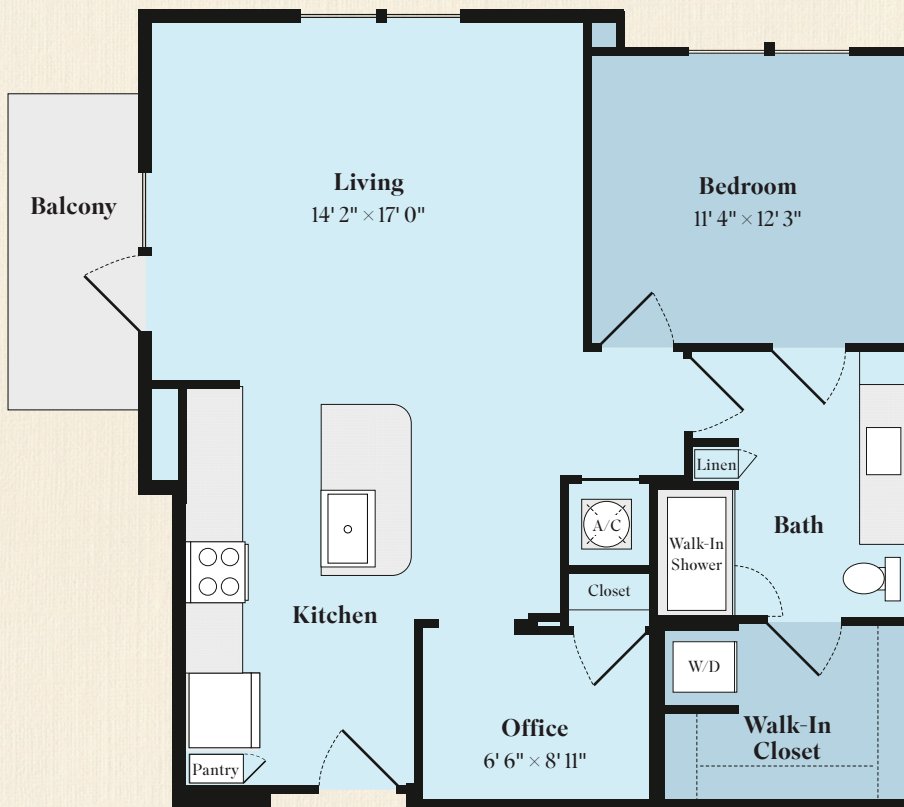

# A14 Floor Plan

1 Bedroom / 1 Bath

916 SQ FT