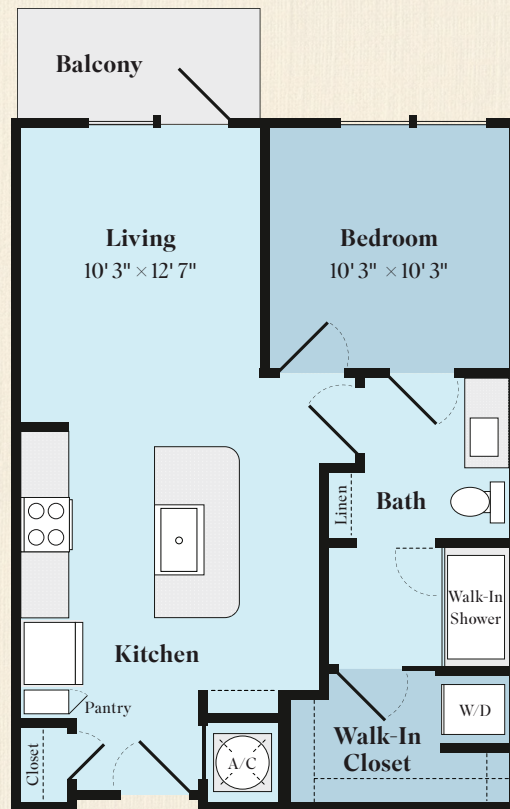

A2 Floor Plan

1 Bedroom / 1 Bath

657 SQ FT