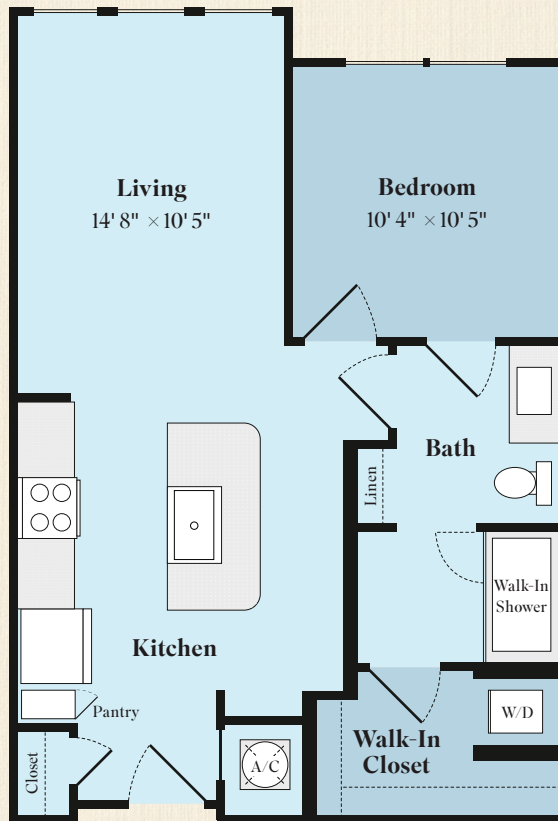

~~~~~

# A3 Floor Plan

1 Bedroom / 1 Bath

680 SQ FT